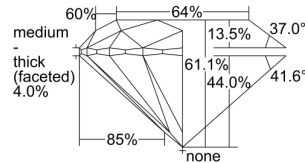

GIA®

FACSIMILE

GIA REPORT 6227650006

Verify this report at GIA.edu

GIA NATURAL DIAMOND DOSSIER®

September 22, 2022
GIA Report Number **6227650006**
Shape and Cutting Style ..... **Round Brilliant**
Measurements ..... **5.63 - 5.70 x 3.46 mm**

GRADING RESULTS

Carat Weight ..... **0.69 carat**
Color Grade ..... **F**
Clarity Grade **I1**
Cut Grade ..... **Good**

ADDITIONAL GRADING INFORMATION

Polish ..... **Good**
Symmetry ..... **Good**
Fluorescence ..... **None**
Clarity Characteristics..... **Feather, Cloud, Cavity**
Inscription(s): **GIA 6227650006**

PROPORTIONS

Profile to actual proportions

GRADING SCALES

GIA COLOR SCALE	GIA CLARITY SCALE	GIA CUT SCALE	
D	FLAWLESS	EXCELLENT	
E	INTERNALLY FLAWLESS		
F		VVS₁	VERY GOOD
G	VVS₂		
H	VS₁	GOOD	
I	VS₂		
J	SI₁	FAIR	
K	SI₂		
L	I₁	POOR	
M			
N			
O	I₂		
P			
Q	I₃		
R			
S			
T			
U			
V			
W			
X			
Y			
Z